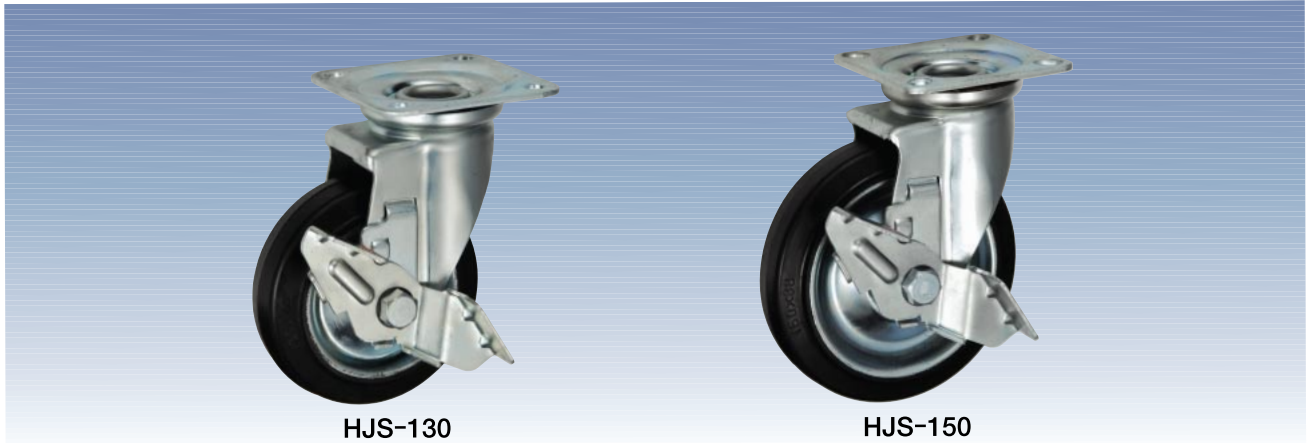

HJS Type

Size: 130mm~150mm
Medium Weight Swivel Caster with Stopper

Size A	Model Number	Wheel	Bearing	Load Capacity		Tire Width R	Shaft Diameter D	Overall Height H1	Plate Size F1/F2	Mounting Hole Spacing P1/P2 (P1'/P2')	Plate Hole d	Offset E	Weight (g)
				(daN)	(kgf)								
130	HJS-130	Rubber	B/B	150	153.0	42	12	177	108/108	80/80	11	40	1,770
150	HJS-150	Rubber	B/B	180	183.6	38	12	187	100/100	※80/80 (75/75)	11	40	1,920

Unit: mm

Bearing: B/B -- Steel bearing

※Oval-shaped screw holes

The stopper of the HJS Type caster can lock the wheel to stop the caster.

[Bracket Dimensions]

Unit: mm

Size A	Bracket Height H	Bracket Width B
130	112	53
150	112	53

* The shaft set is included in the bracket.