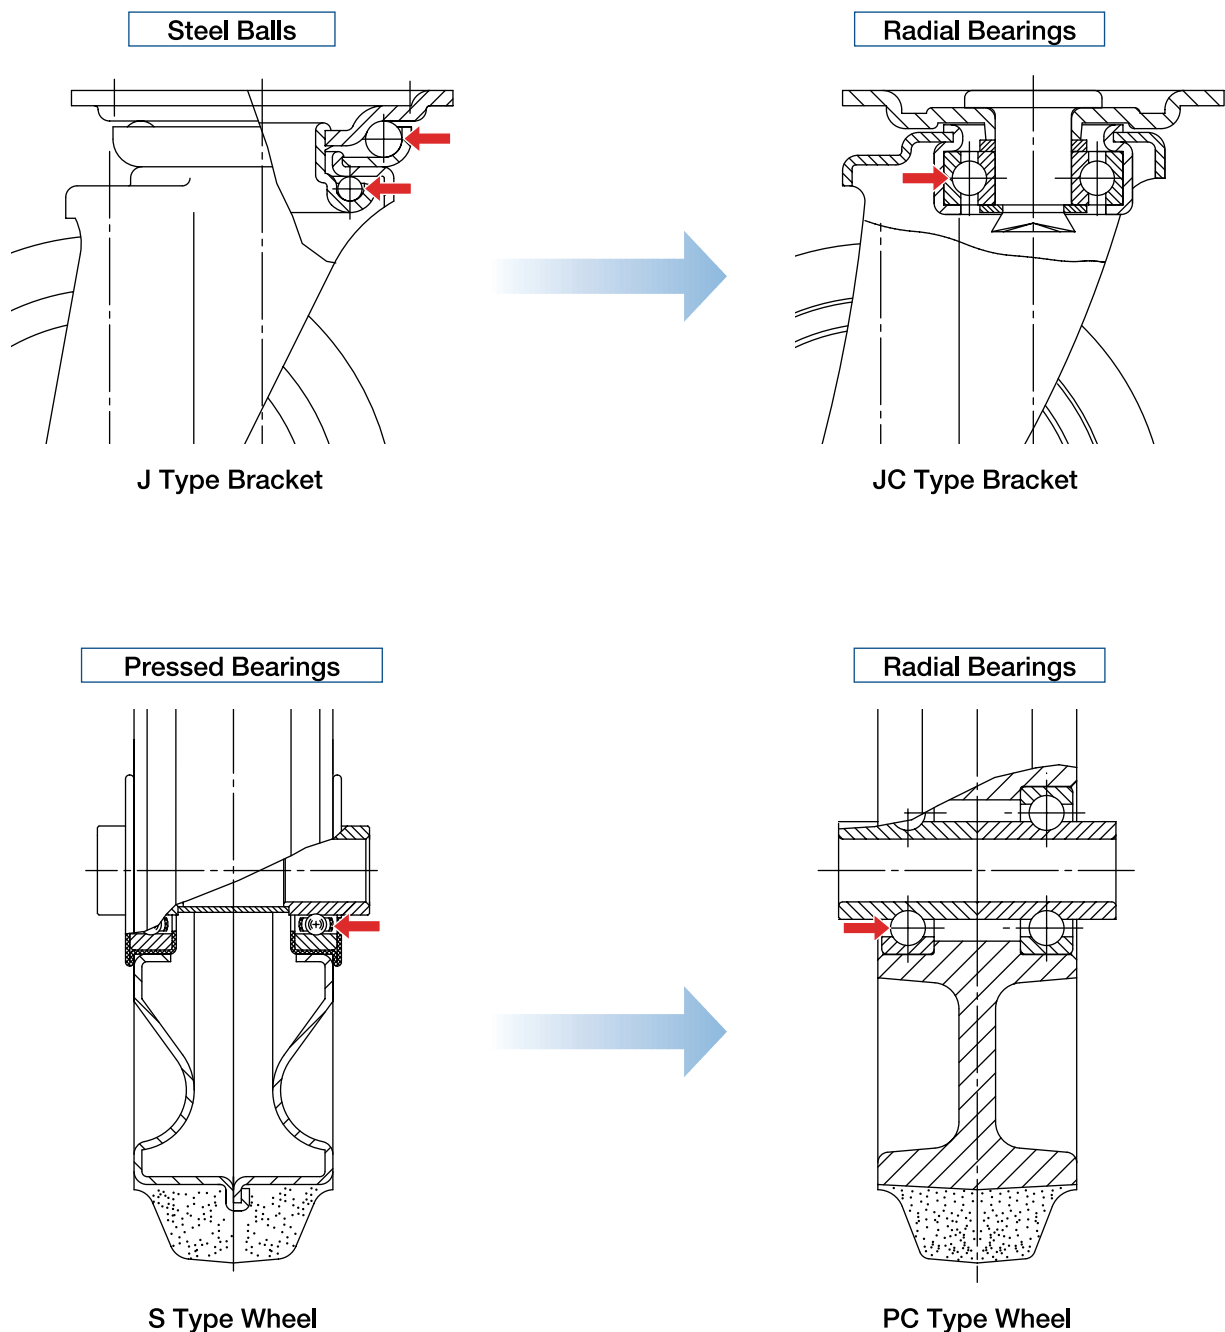

Silent Running Caster Series

Reduces the Noise of Brackets and Wheels while Running!

Distinctive Features

The UKAI silent running caster replaces the original ball bearings in the swivel part of J type bracket with the radial bearings and bearing holder, and also replaces the original pressed bearings in the wheel with radial bearings. This improvement successfully reduced the noise of brackets and wheels while running.

PC Type

Size: 100mm~150mm

Wheel

PC Type **Silent Running** Nylon Rim · Polybutadiene Rubber Wheel

PC-100

PC-125

PC-151

Unit: mm

Size 	Model Number	Load Capacity		Boss Width B 	Tire Width R 	Shaft Diameter D 	Steel Radial Bearing	Weight (g) 	Compatible Caster
		(daN)	(kgf)						
100	PC-100	120	122.4	42	32	10	6200ZZL	270	PCJC PCKC, PCKE PCJCS
125	PC-125	150	153.0	53	38	12	6201ZZL	410	
150	PC-151	180	183.6	53	38	12	6201ZZL	500	

Wheel Rim: Nylon6